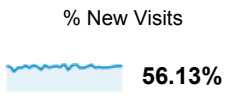

Audience Overview

100.00% of visits

Overview

10,512 people visited this site

Language	Visits	% Visits
1. en-us	14,654	96.66%
2. en	371	2.45%
3. en-gb	45	0.30%
4. en_us	24	0.16%
5. es	7	0.05%
6. pt-br	7	0.05%
7. he	5	0.03%
8. sr	5	0.03%
9. en-ca	4	0.03%
10. fr	4	0.03%

[view full report](#)

Audience Overview

100.00% of visits

Overview

10,774 people visited this site

Language	Visits	% Visits
1. en-us	15,066	97.26%
2. en	291	1.88%
3. en-gb	38	0.25%
4. en_us	26	0.17%
5. es-es	19	0.12%
6. fr	6	0.04%
7. es	5	0.03%
8. fil	5	0.03%
9. zh-cn	4	0.03%
10. pl-pl	3	0.02%

[view full report](#)

Mar 1, 2013 - Mar 31, 2013

Audience Overview

100.00% of visits

Overview

12,095 people visited this site

Language	Visits	% Visits
1. en-us	17,558	97.35%
2. en	339	1.88%
3. en-gb	29	0.16%
4. ko	18	0.10%
5. en_us	17	0.09%
6. fil	9	0.05%
7. zh-cn	8	0.04%
8. ar	7	0.04%
9. pl-pl	6	0.03%
10. de	5	0.03%